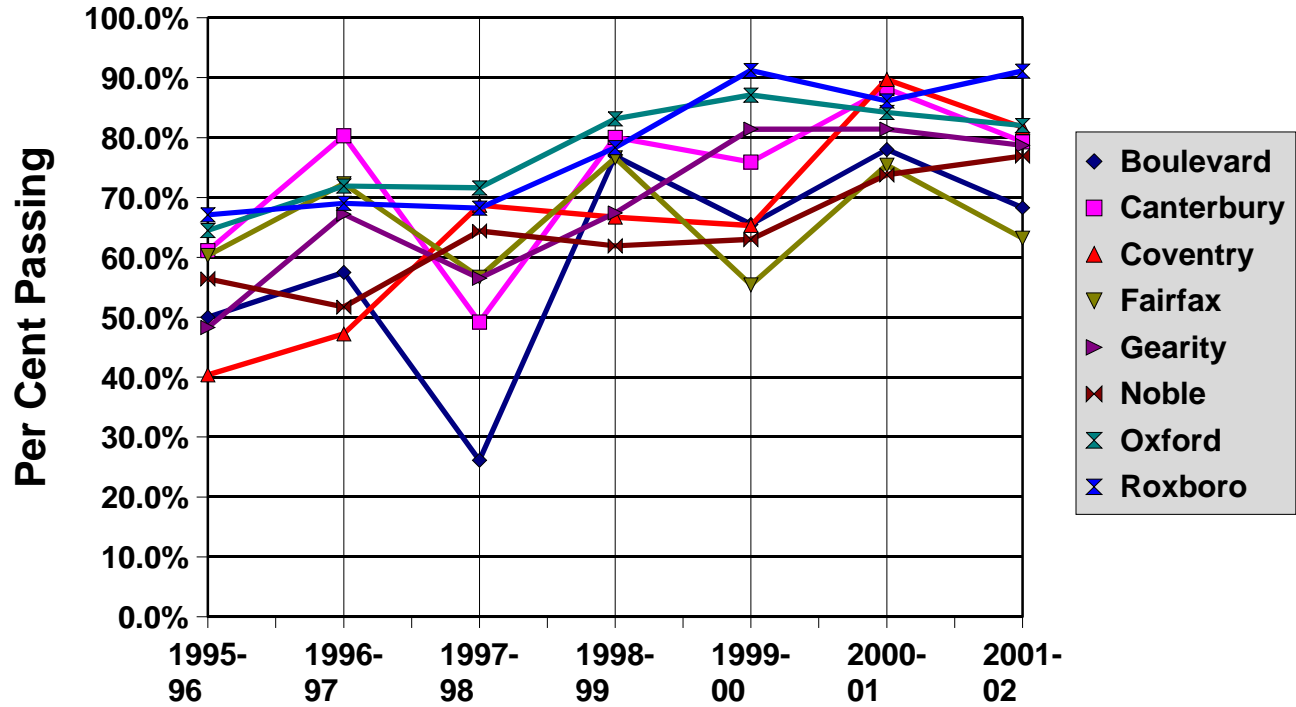

### 4th Grade Writing

	1995-96	1996-97	1997-98	1998-99	1999-00	2000-01	2001-02
Boulevard	50.0%	57.5%	26.1%	76.9%	65.5%	78.0%	68.3%
Canterbury	61.1%	80.3%	49.2%	80.0%	75.9%	88.2%	79.3%
Coventry	40.4%	47.2%	68.7%	66.7%	65.3%	89.7%	81.7%
Fairfax	60.3%	72.3%	56.7%	76.6%	55.4%	75.4%	63.2%
Gearity	48.3%	67.2%	56.5%	67.4%	81.4%	81.4%	78.7%
Noble	56.4%	51.7%	64.4%	61.9%	63.0%	73.8%	76.9%
Oxford	64.5%	71.9%	71.6%	83.1%	87.1%	84.2%	82.0%
Roxboro	67.1%	69.0%	68.2%	78.3%	91.2%	86.1%	91.1%