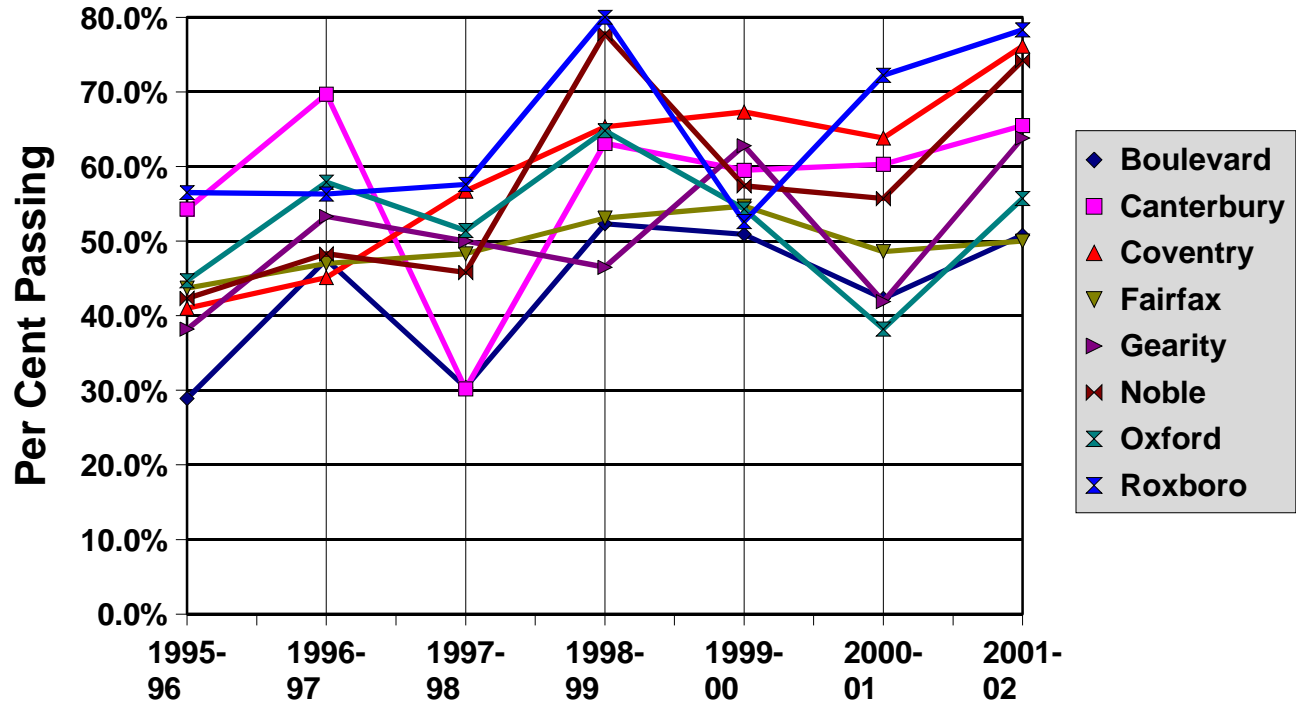

### 4th Grade Reading

	1995-96	1996-97	1997-98	1998-99	1999-00	2000-01	2001-02
Boulevard	28.9%	47.5%	30.4%	52.3%	50.9%	42.3%	50.8%
Canterbury	54.3%	69.7%	30.2%	63.1%	59.5%	60.3%	65.5%
Coventry	41.0%	45.1%	56.7%	65.3%	67.3%	63.8%	76.1%
Fairfax	43.7%	47.0%	48.3%	53.1%	54.7%	48.6%	50.0%
Gearity	38.2%	53.3%	50.0%	46.5%	62.8%	41.9%	63.8%
Noble	42.3%	48.3%	45.8%	77.8%	57.4%	55.7%	74.2%
Oxford	44.7%	57.9%	51.4%	64.8%	54.3%	38.2%	55.7%
Roxboro	56.5%	56.3%	57.6%	80.0%	52.6%	72.2%	78.3%