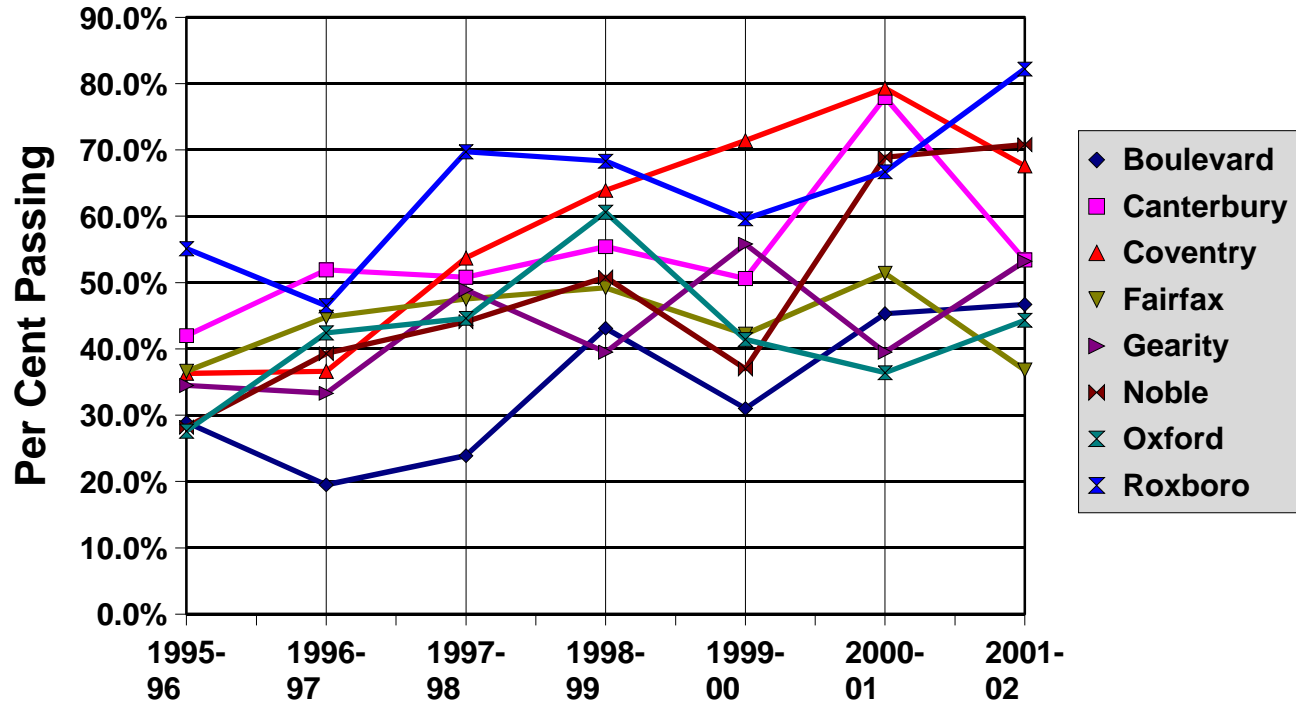

### 4th Grade Science

	1995-96	1996-97	1997-98	1998-99	1999-00	2000-01	2001-02
Boulevard	28.9%	19.5%	23.9%	43.1%	31.0%	45.3%	46.7%
Canterbury	42.0%	51.9%	50.8%	55.4%	50.6%	77.9%	53.4%
Coventry	36.3%	36.6%	53.7%	63.9%	71.4%	79.3%	67.6%
Fairfax	36.6%	44.8%	47.5%	49.2%	42.2%	51.4%	36.8%
Gearity	34.5%	33.3%	48.9%	39.5%	55.8%	39.5%	53.2%
Noble	28.2%	39.3%	44.1%	50.8%	37.0%	68.9%	70.8%
Oxford	27.6%	42.4%	44.6%	60.6%	41.4%	36.4%	44.3%
Roxboro	55.1%	46.5%	69.7%	68.3%	59.6%	66.7%	82.2%